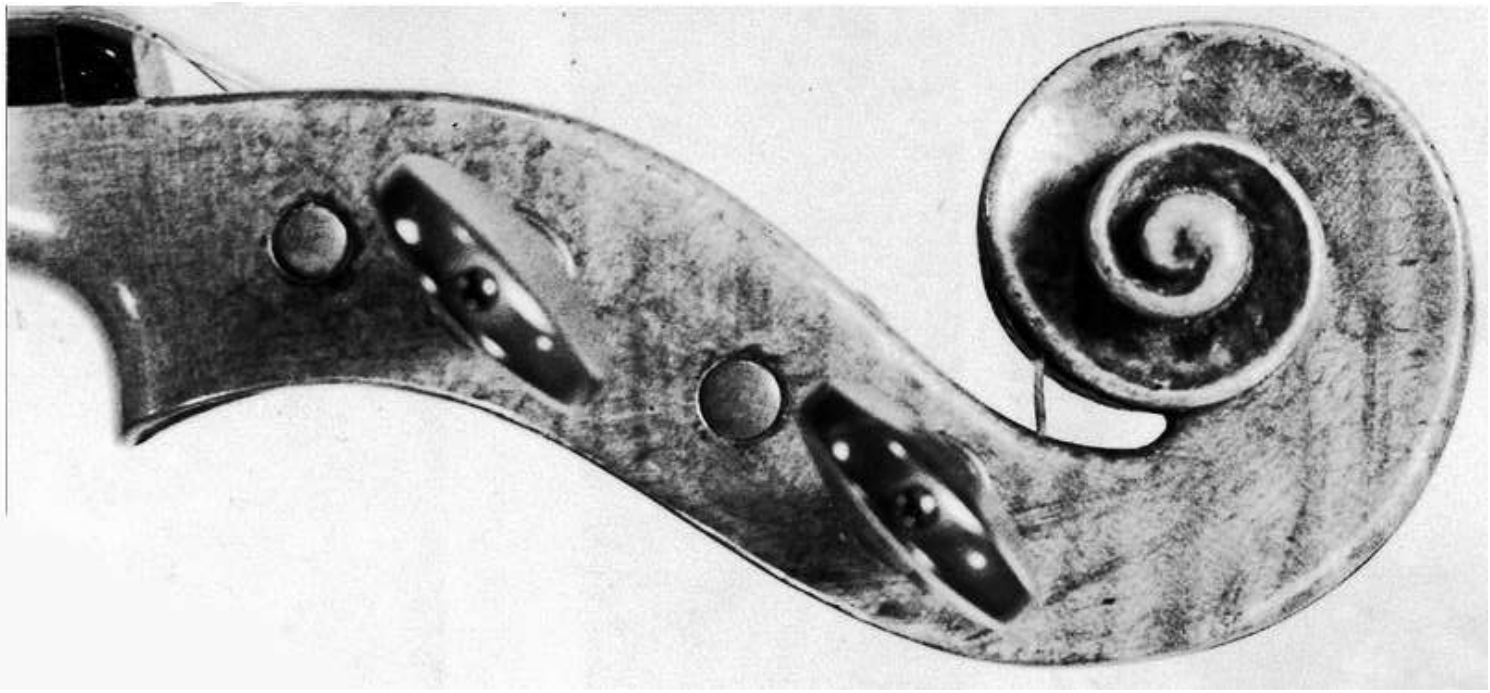

Andrea Guarneri (Cremona, 1626-1698)

cello-1669

Violin 1672 'ex Petryn'

violin-1674, "Jeanne Mitchel, Winton, Wolfensohn"

Violin 1684

Violin 1684 'Duke of Edinburgh, Partello'

Violin 1685 'Dancla'

Violin 1687

Violin 1687

Violin 1690 'Moennig'

Violin 1690

Violin 1693

Violin no date

Violin no date

Violin no date

Violin no date