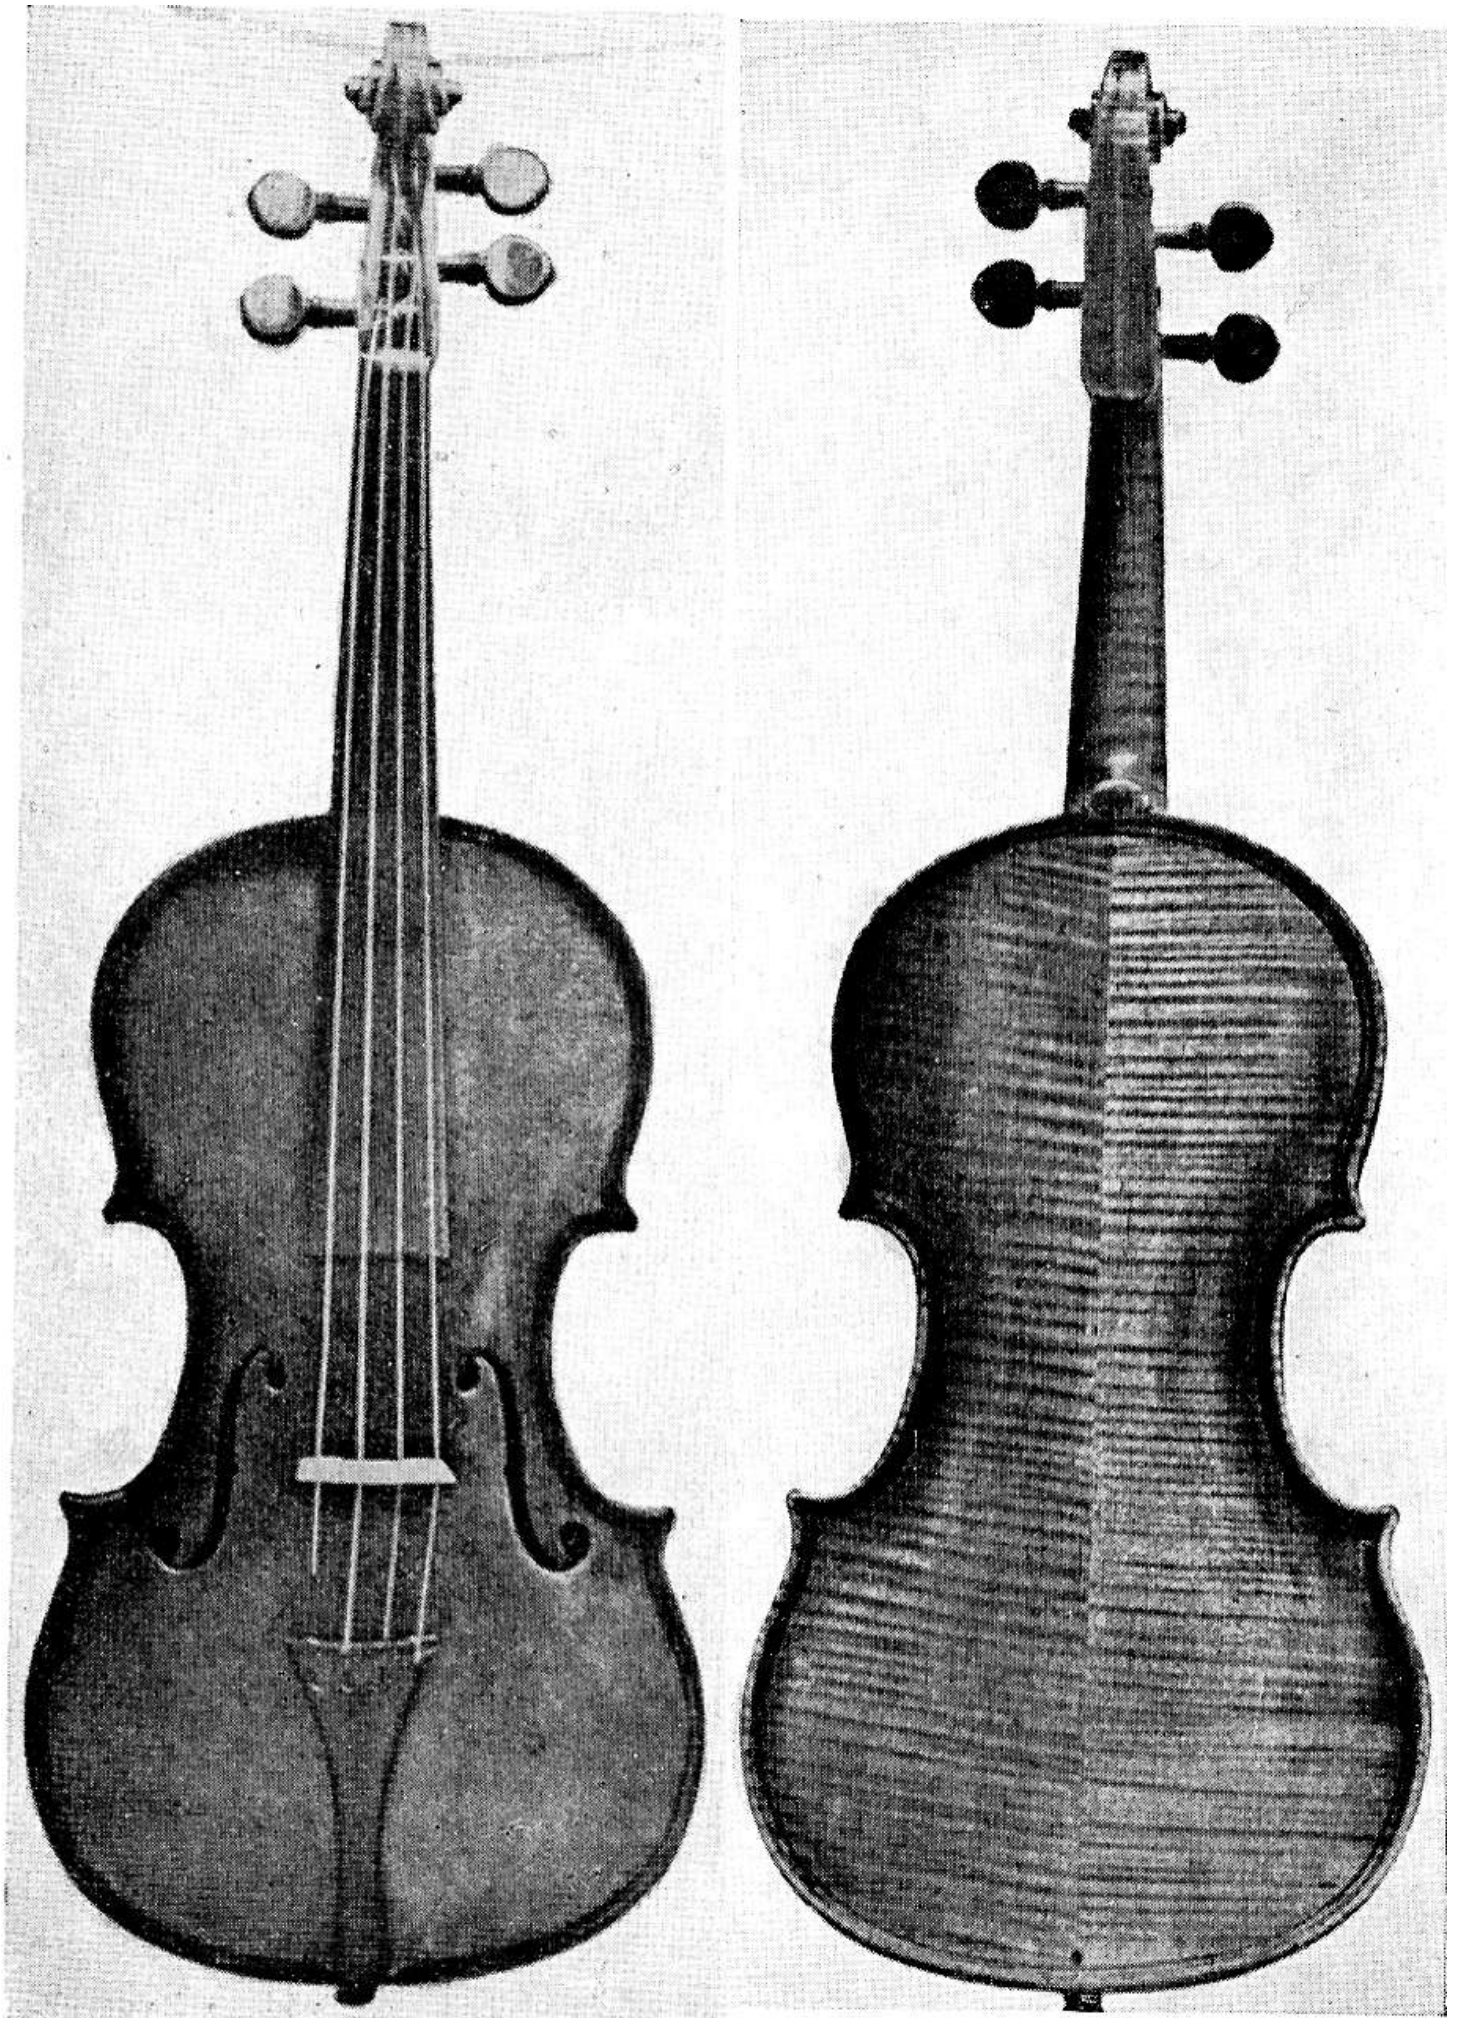

Andrea Guarneri (Cremona, 1626-1698)

cello-1669

Violin 1672 'ex Petryn'

violin-1674, "Jeanne Mitchel, Winton, Wolfensohn"

Violin 1684

Violin 1684 'Duke of Edinburgh, Partello'

Violin 1685 'Dancla'

Violin 1687

Violin 1687

Violin 1690 'Moennig'

Violin 1690

Violin 1693

Violin no date

Violin no date

Violin no date

Violin no date