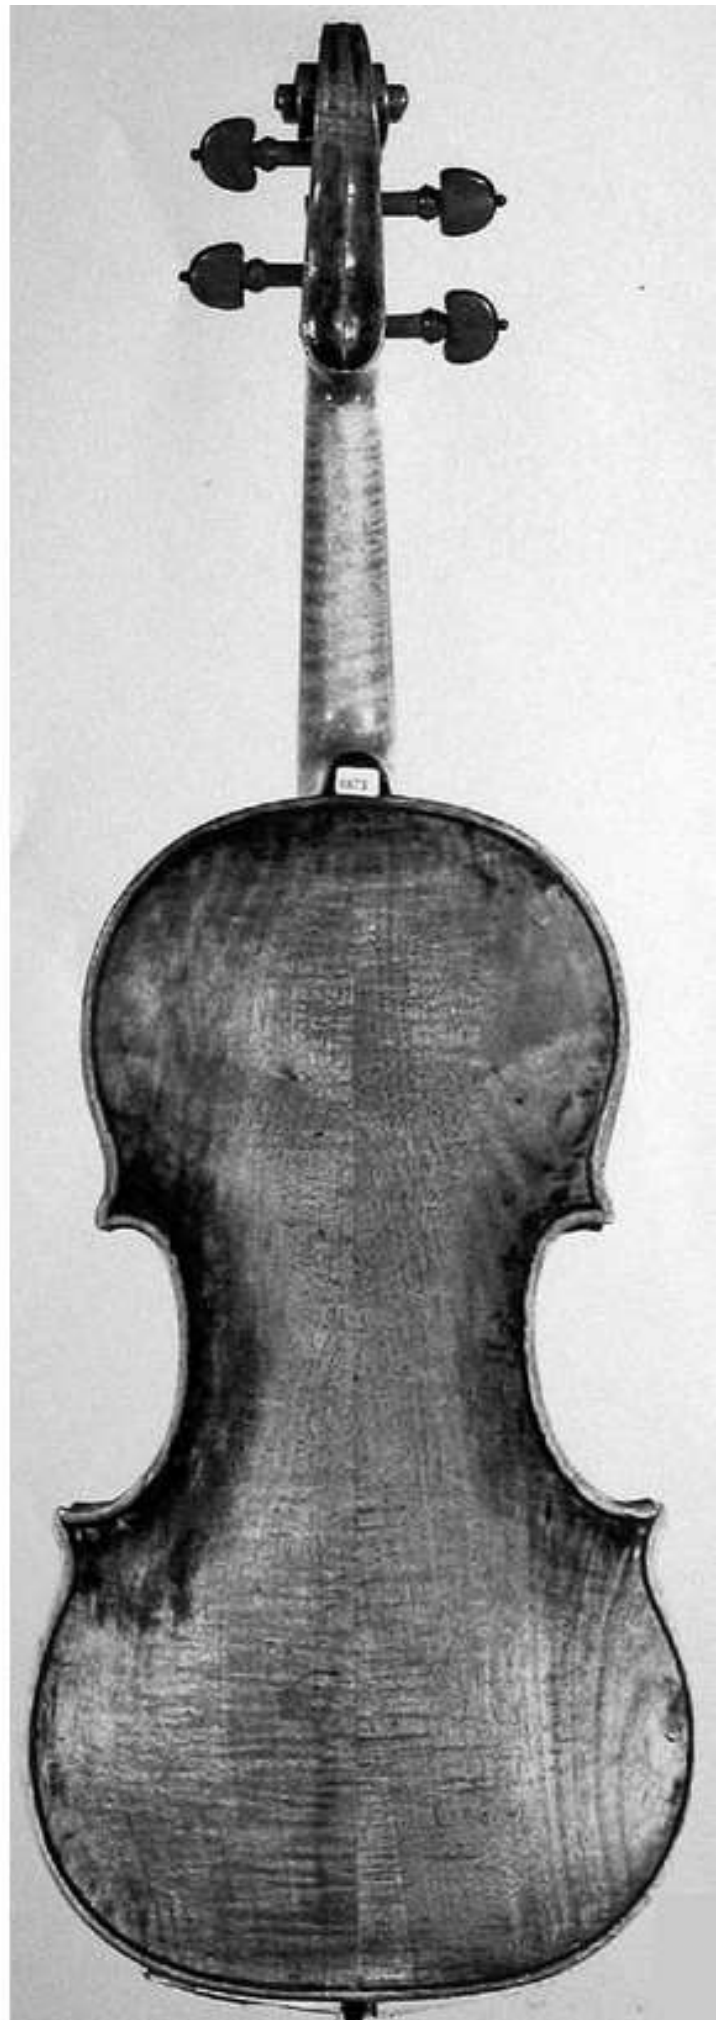

Andrea Guarneri (Cremona, 1626-1698)

cello-1669

Violin 1672 'ex Petryn'

violin-1674, "Jeanne Mitchel, Winton, Wolfensohn"

Violin 1684

Violin 1684 'Duke of Edinburgh, Partello'

Violin 1685 'Dancla'

Violin 1687

Violin 1687

Violin 1690 'Moennig'

Violin 1690

Violin 1693

Violin no date

Violin no date

Violin no date

Violin no date