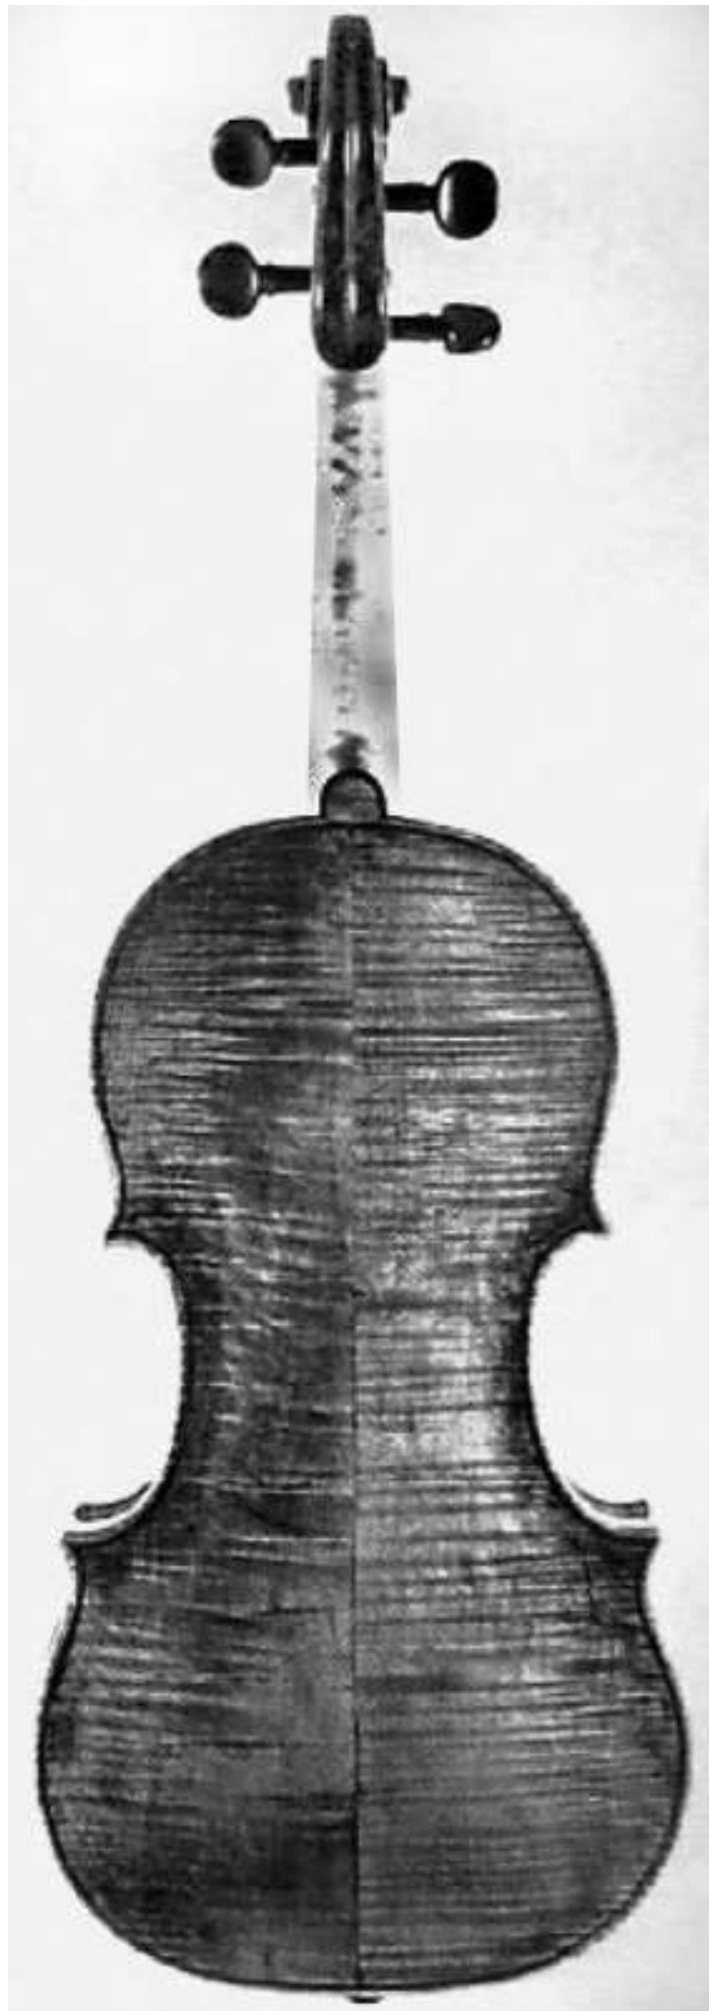

Andrea Guarneri (Cremona, 1626-1698)

cello-1669

Violin 1672 'ex Petryn'

violin-1674, "Jeanne Mitchel, Winton, Wolfensohn"

Violin 1684

Violin 1684 'Duke of Edinburgh, Partello'

Violin 1685 'Dancla'

Violin 1687

Violin 1687

Violin 1690 'Moennig'

Violin 1690

Violin 1693

Violin no date

Violin no date

Violin no date

Violin no date