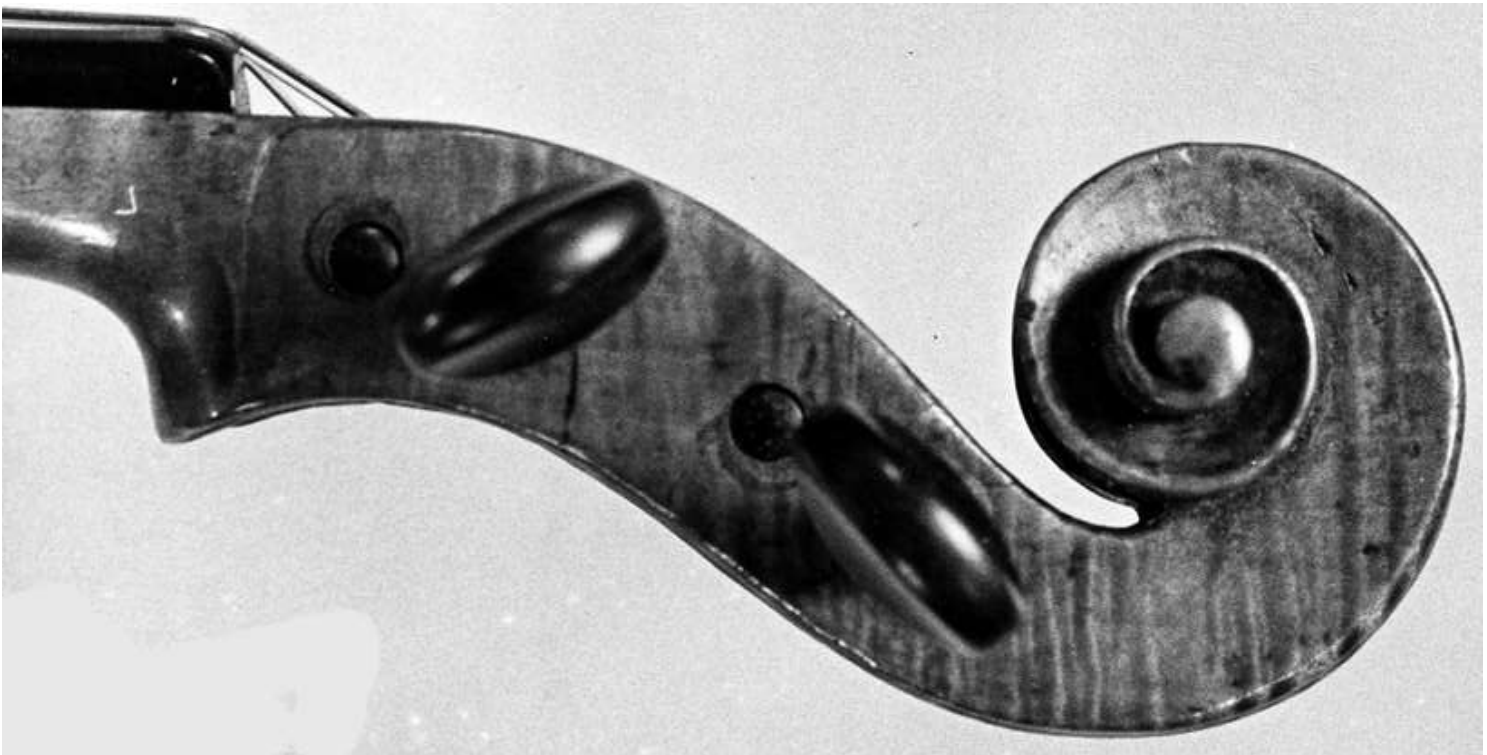

Andrea Guarneri (Cremona, 1626-1698)

cello-1669

Violin 1672 'ex Petryn'

violin-1674, "Jeanne Mitchel, Winton, Wolfensohn"

Violin 1684

Violin 1684 'Duke of Edinburgh, Partello'

Violin 1685 'Dancla'

Violin 1687

Violin 1687

Violin 1690 'Moennig'

Violin 1690

Violin 1693

Violin no date

Violin no date

Violin no date

Violin no date