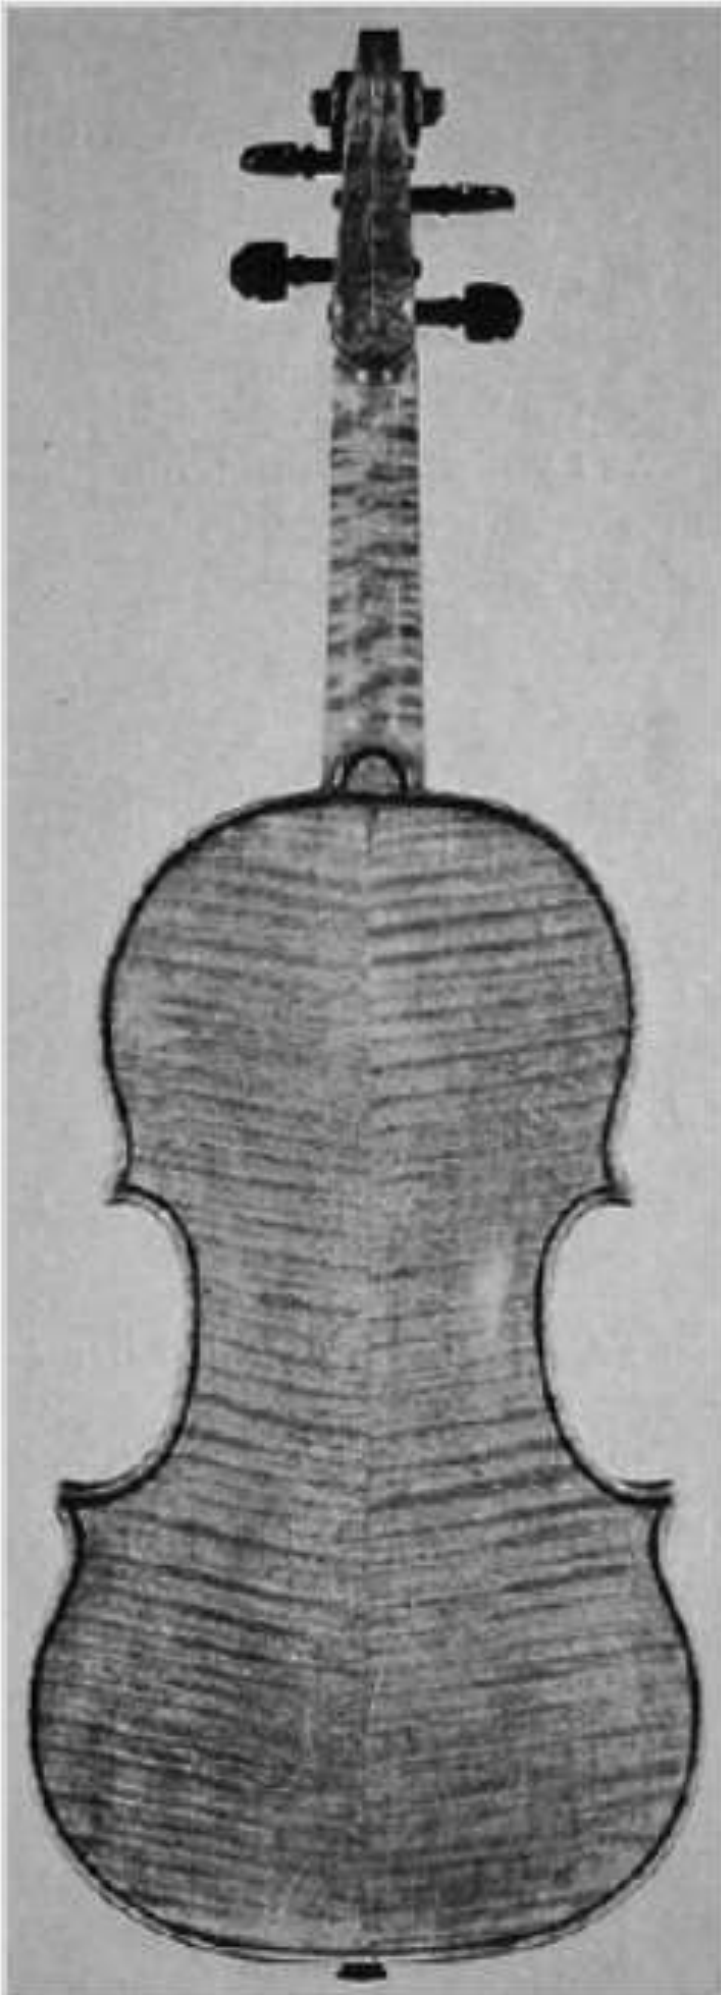

Andrea Guarneri (Cremona, 1626-1698)

cello-1669

Violin 1672 'ex Petryn'

violin-1674, "Jeanne Mitchel, Winton, Wolfensohn"

Violin 1684

Violin 1684 'Duke of Edinburgh, Partello'

Violin 1685 'Dancla'

Violin 1687

Violin 1687

Violin 1690 'Moennig'

Violin 1690

Violin 1693

Violin no date

Violin no date

Violin no date

Violin no date